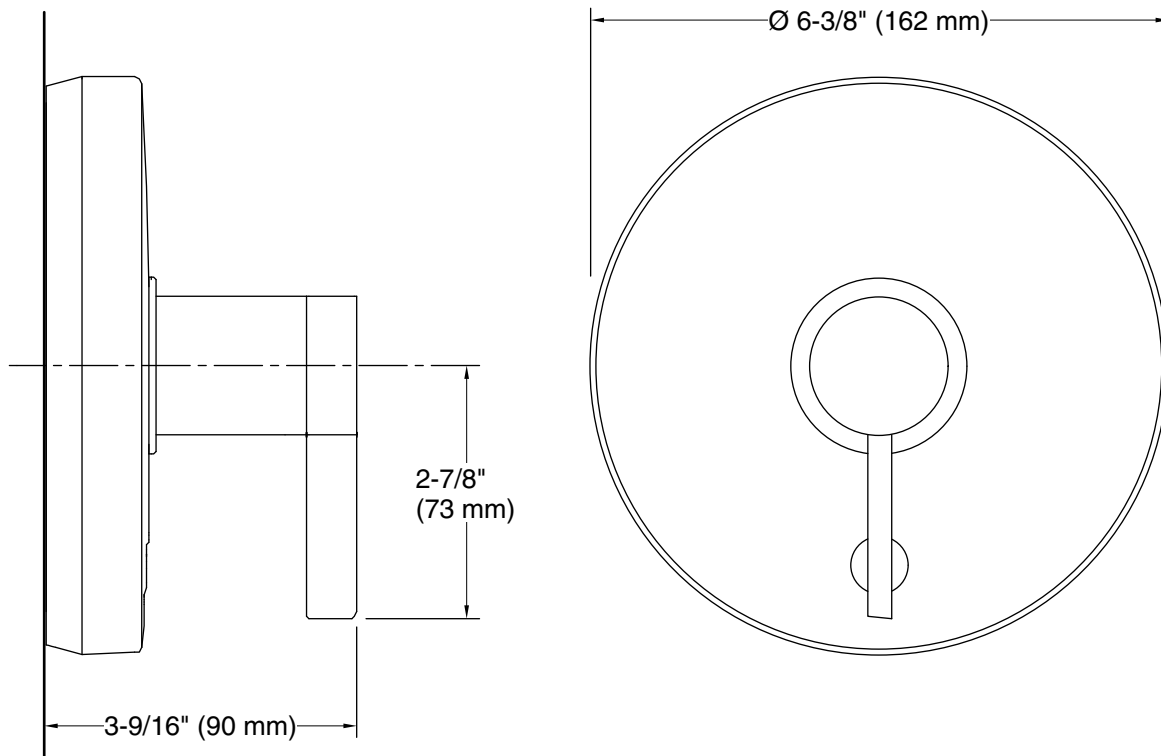

Color tiles intended for reference only.

Color	Code	Description
	CP	Polished Chrome
	BN	Vibrant® Brushed Nickel

Technical Information

All product dimensions are nominal.

Notes

Install this product according to the installation instructions.